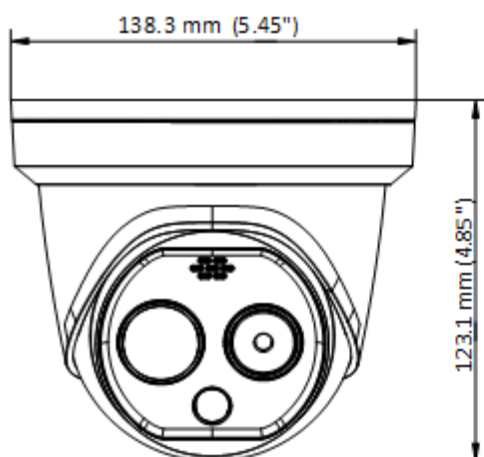

Available Model

DS-2TD1217B-6/PA

Dimension