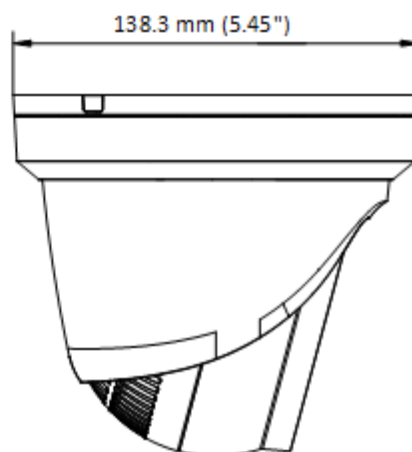

Available Model

DS-2TD1217B-6/PA

Dimension