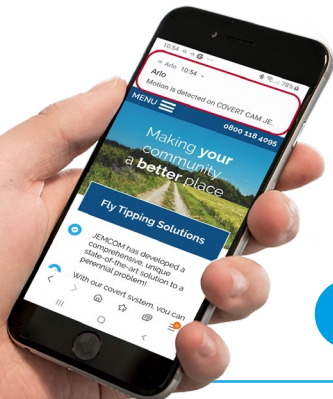

JEMCOM CCTV

What is **Technology** Without **Imagination?**

Up to
10 WIRELESS
CAMERAS

FTDS240 – Fly Tipping Deployment System 240V AC

- 240V Power Supply required
- Up to 100m connectivity between the camera and base
- Up to 10 cameras per Base Station – totally wireless
- Motion or Audio Detection instantly
- Local USB Storage if required
- Cloud Storage up to 7 days FREE for 5 cameras
- Mobile Wi-Fi – roaming
- Mobile Data – roaming UK Networks or EU
- App or computer login

Covert Deployment