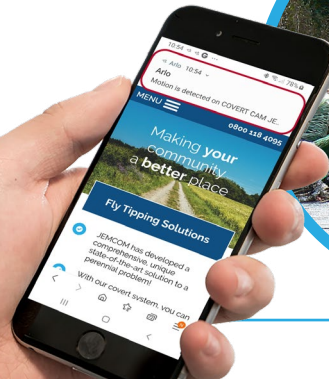

With pop up notifications on your mobile